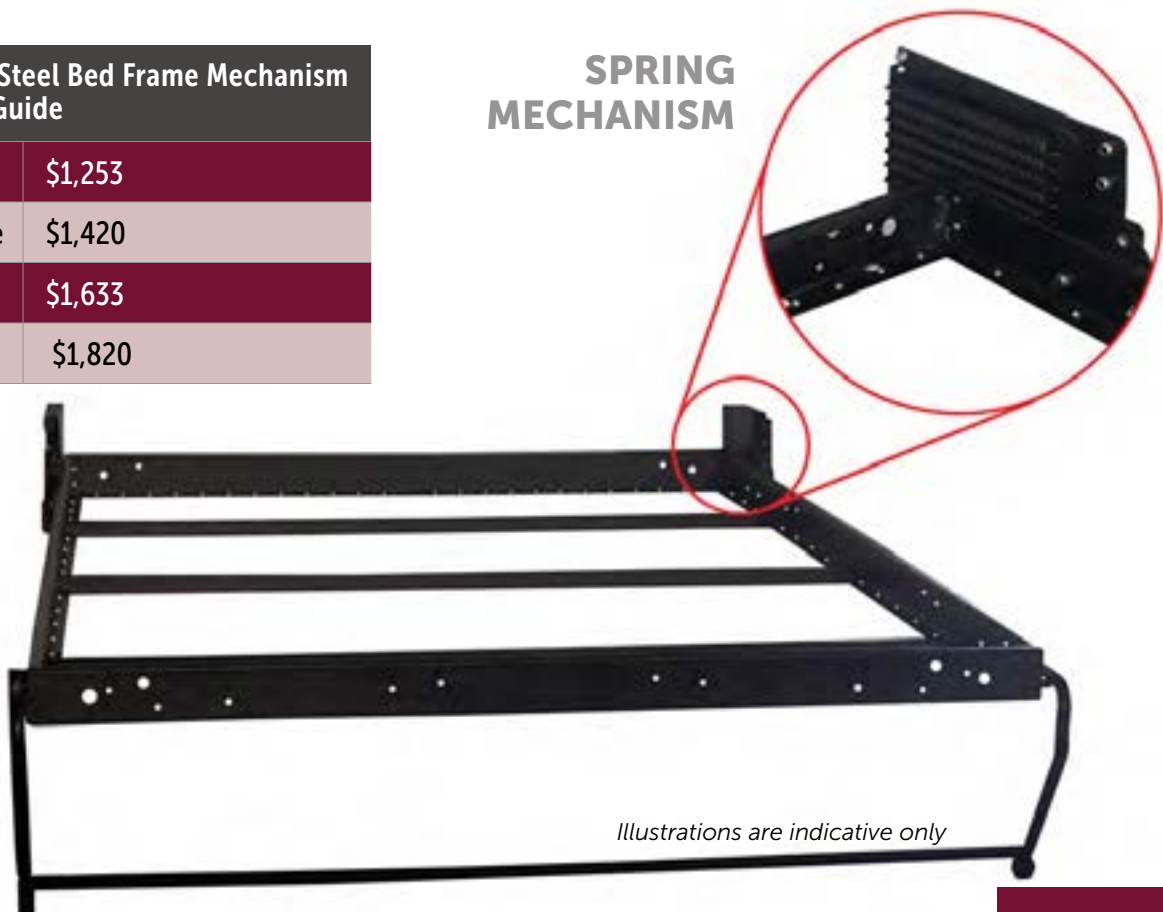

NO CABINetry OR WOOD PARTS ARE INCLUDED IN THIS KIT

THE FRAME

HEAVY DUTY STEEL FRAME: Engineered to outperform aluminium or wood components. Rugged, lifetime durability.

PRECISE: Takes the guesswork out of wall bed manufacturing and assembly. The exact equation to bring the cabinet and the lift mechanism together.

COMPACT: Reduces the cabinet depth to 410mm or less. Eliminates protrusions and saves valuable floor space.

LIGHTER AND STRONGER: Remove up to 45kg from some systems and have a stronger, more precise product.

ADAPTABILITY: Specifically engineered for use with leading wall bed mechanisms. No guesswork on hole drilling to combine the frame with the lift mechanism.

VERTICAL OR HORIZONTAL: The frame is precision machined to not only adapt to various mechanisms, the frame also is interchangeable as a vertical or horizontal bed.

STRENGTH AND LOAD: Three stiffeners ensure the strongest bed base possible. Stiffeners are notched to overlap the frame for maximum load bearing. Test to 907kg dead weight load.

TRIP-FREE® FOLD-AWAY LEG: No strings or cords. A leg system similar to systems costing many times more. A touch of the finger and in seconds the leg and the bed fold away.

LIFETIME WARRANTY: Limited lifetime warranty on manufacturers defects.

Alpha Steel Bed Frame Mechanism Price Guide	
Single	$1,253
Double	$1,420
Queen	$1,633
King	$1,820

SPRING MECHANISM

Illustrations are indicative only

ALPHA STEEL BED FRAME