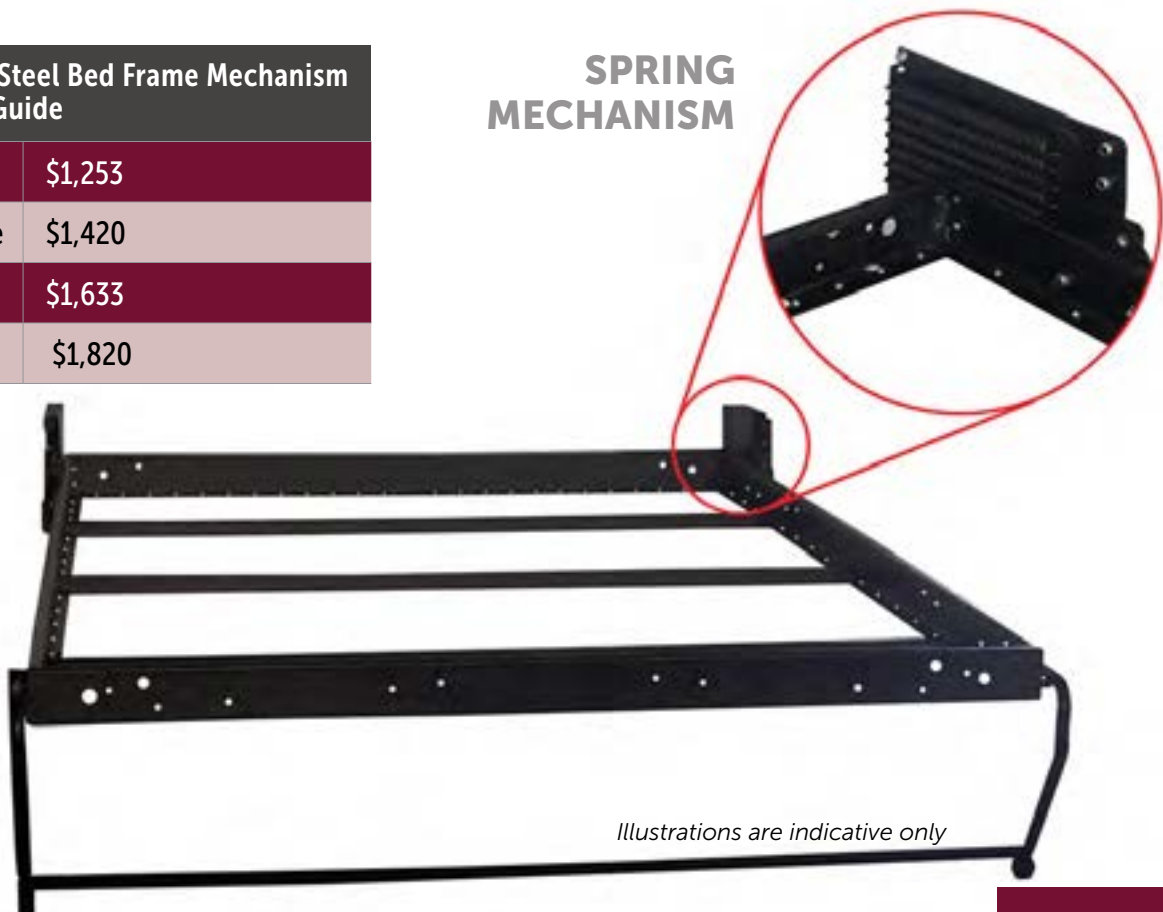

NO CABINETS OR WOOD PARTS ARE INCLUDED IN THIS KIT

THE FRAME

HEAVY DUTY STEEL FRAME: Engineered to outperform aluminium or wood components. Rugged, lifetime durability.

PRECISE: Takes the guesswork out of wall bed manufacturing and assembly. The exact equation to bring the cabinet and the lift mechanism together.

COMPACT: Reduces the cabinet depth to 410mm or less. Eliminates protrusions and saves valuable floor space.

LIGHTER AND STRONGER: Remove up to 45kg from some systems and have a stronger, more precise product.

ADAPTABILITY: Specifically engineered for use with leading wall bed mechanisms. No guesswork on hole drilling to combine the frame with the lift mechanism.

VERTICAL OR HORIZONTAL: The frame is precision machined to not only adapt to various mechanisms, the frame also is interchangeable as a vertical or horizontal bed.

STRENGTH AND LOAD: Three stiffeners ensure the strongest bed base possible. Stiffeners are notched to overlap the frame for maximum load bearing. Test to 907kg dead weight load.

TRIP-FREE® FOLD-AWAY LEG: No strings or cords. A leg system similar to systems costing many times more. A touch of the finger and in seconds the leg and the bed fold away.

LIFETIME WARRANTY: Limited lifetime warranty on manufacturers defects.

Alpha Steel Bed Frame Mechanism Price Guide	
Single	$1,253
Double	$1,420
Queen	$1,633
King	$1,820

SPRING MECHANISM

Illustrations are indicative only

ALPHA STEEL BED FRAME