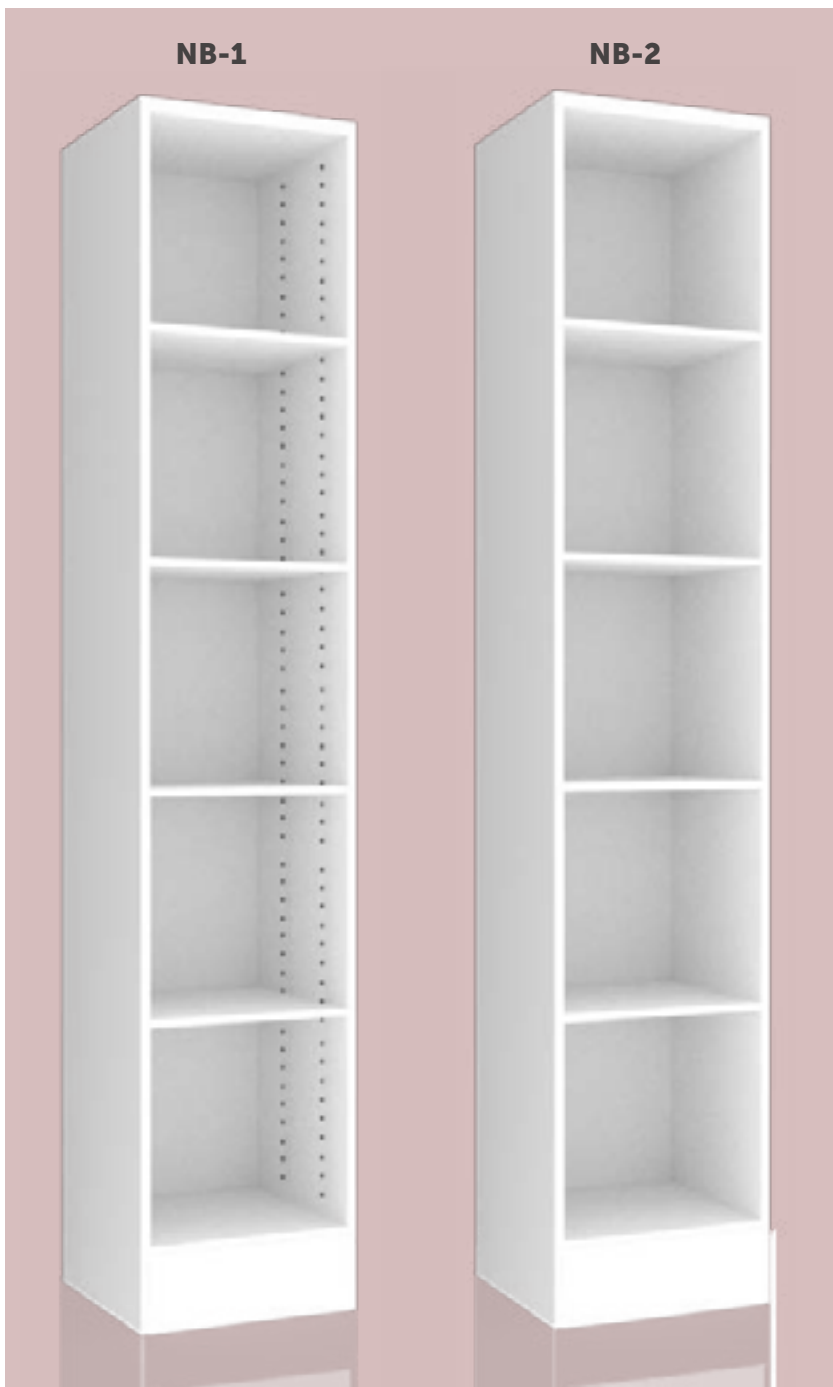

NeXt Bed Flat Pack Price Guide

The flat pack is inclusive of the NeXt Bed mechanism, cabinetry, cabinetry hardware and handle/s. The NeXt Bed single cabinet only consists of two doors and two handles – not four as shown in these images. The Image shown represents the Double and Queen cabinet.

Cabinetry Size

	Total Cabinetry Size H x W x D
Single	2200 x 1032 x 450
Double	2200 x 1512 x 450
Queen	2200 x 1660 x 450

Illustrations are indicative only

© WALLBEDS BRISBANE PRICES AS AT APRIL 2023†

Additional Bookcase options available to compliment your NeXtBed

Stock#	NeXtBed Bookcase Options	Modern Colour Range	Premium Colour Range
NB-1	Bookcase with 4 x adjustable shelves	\$310	\$340
NB-2	Bookcase with 4 x FIXED shelves	\$325	\$360

Bookcase Measurements

	H x W x D
Single	2200 x 465 x 450
Double	2200 x 370 x 450
Queen	2200 x 378 x 450