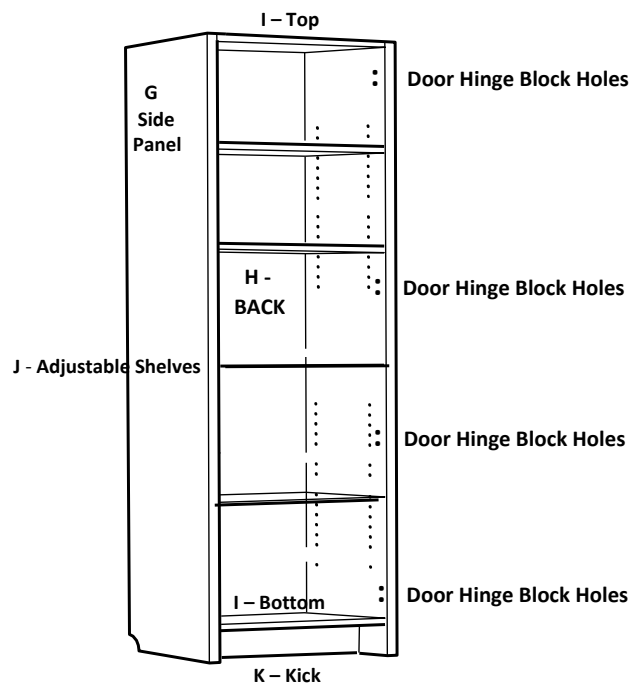

Ensure all finished edges are also facing the same way.

Stand the book shelf up ensure that the front edge of the bookcase is flush with the front edge of the Bed Cabinet before fixing to the side of the Bed Cabinet using the 28mm wood screws supplied. It is recommended that you use some of the pre-drilled shelf pin holes.

Press the shelf pins into the shelf pin holes at the desired height for your shelves.

Fitting the Door

Screw the door hinge blocks to the pre-drilled holes on either the L/H side or R/H side. Ensure the arrow indicator on the hinge block is facing towards the front edge of the side panel.

Attach the door hinges into the door by placing the cup part of the hinge into the door panel Close the flap on the hinge & this will expand the cup holes and secure the hinge into the door panel.

Note – The hinges supplied do not require any fixing screws.

Clip the hinge arm into the hinge block previously attached to the bookcase.